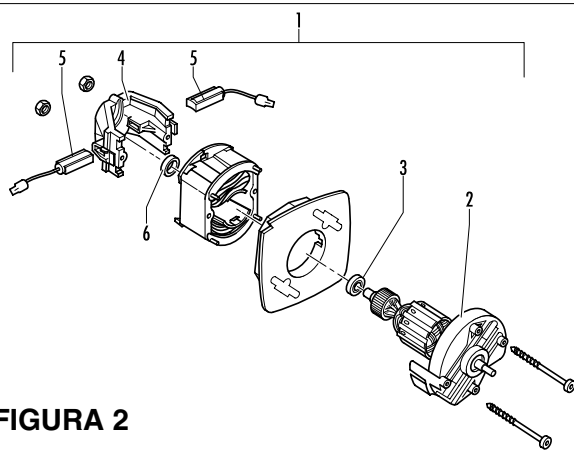

brand	McCULLOCH

date	MAR/03	SHEET 1/2

Model	Prefix
ELECTRAMAC 340 SCHUKO	01

Product number
316001652

FIGURA 2